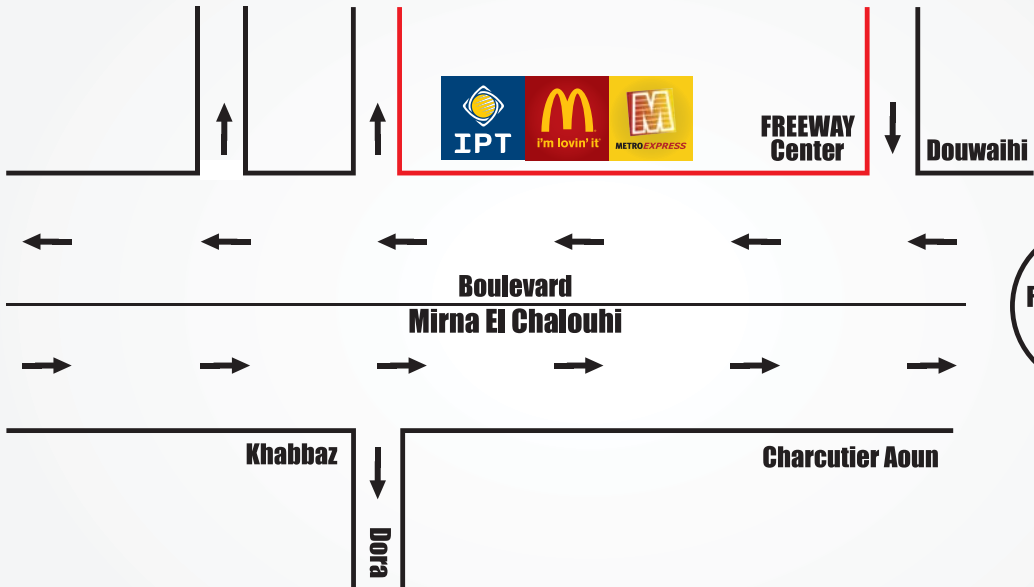

01-481 926

01-492 302

01-486922